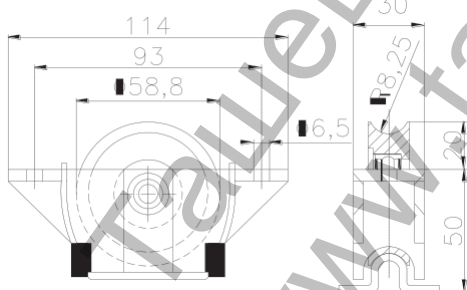

Ролка Estebro® за плъзгащи се врати в кутия с алуминиев цвят ф 60x16 мм, стоманена, завинтване

Галшев-Галвинг ООД
www.tashev-galving.com

Semi-embed wheel Ø 60 mm

Family: Wheels for aluminium

Material: Wheel of AISI 303 stainless steel, box of aluminium

Finish: Lacqued box

Maximum weight supported*: 300 kg

Description: Wheel with box and bearing 6201 2RS. It is used in aluminum sliding doors to allow their displacement over the guide. Its installation consists in fixing the box to the door's base with two M6 screws.

Better resistance to the corrosion, screws with anticorrosion treatment (Geomet) for a good compatibility with aluminum.

For profiles which inner width is more than 30 mm.

***In perfect conditions of installation, usage and maintenance.**